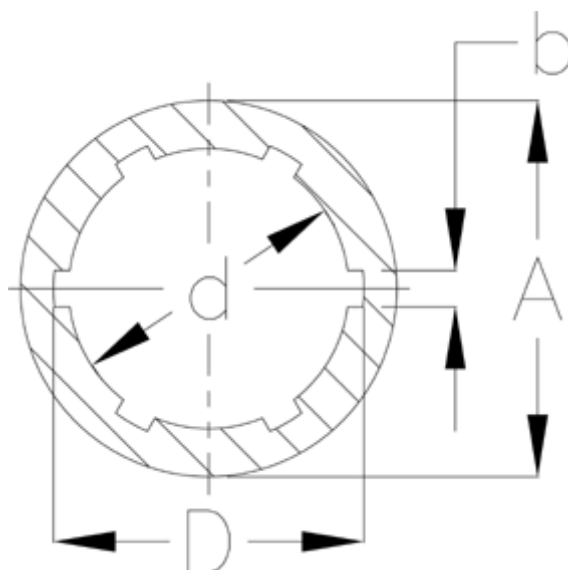

Article number: 071000511002

Description: Spline bore hub 1000511002
A6 x 16 x 20 length 60

Measures

A = 28

b = 4

D = 20

d = 16

Description = A 6x16x20

Length = 60